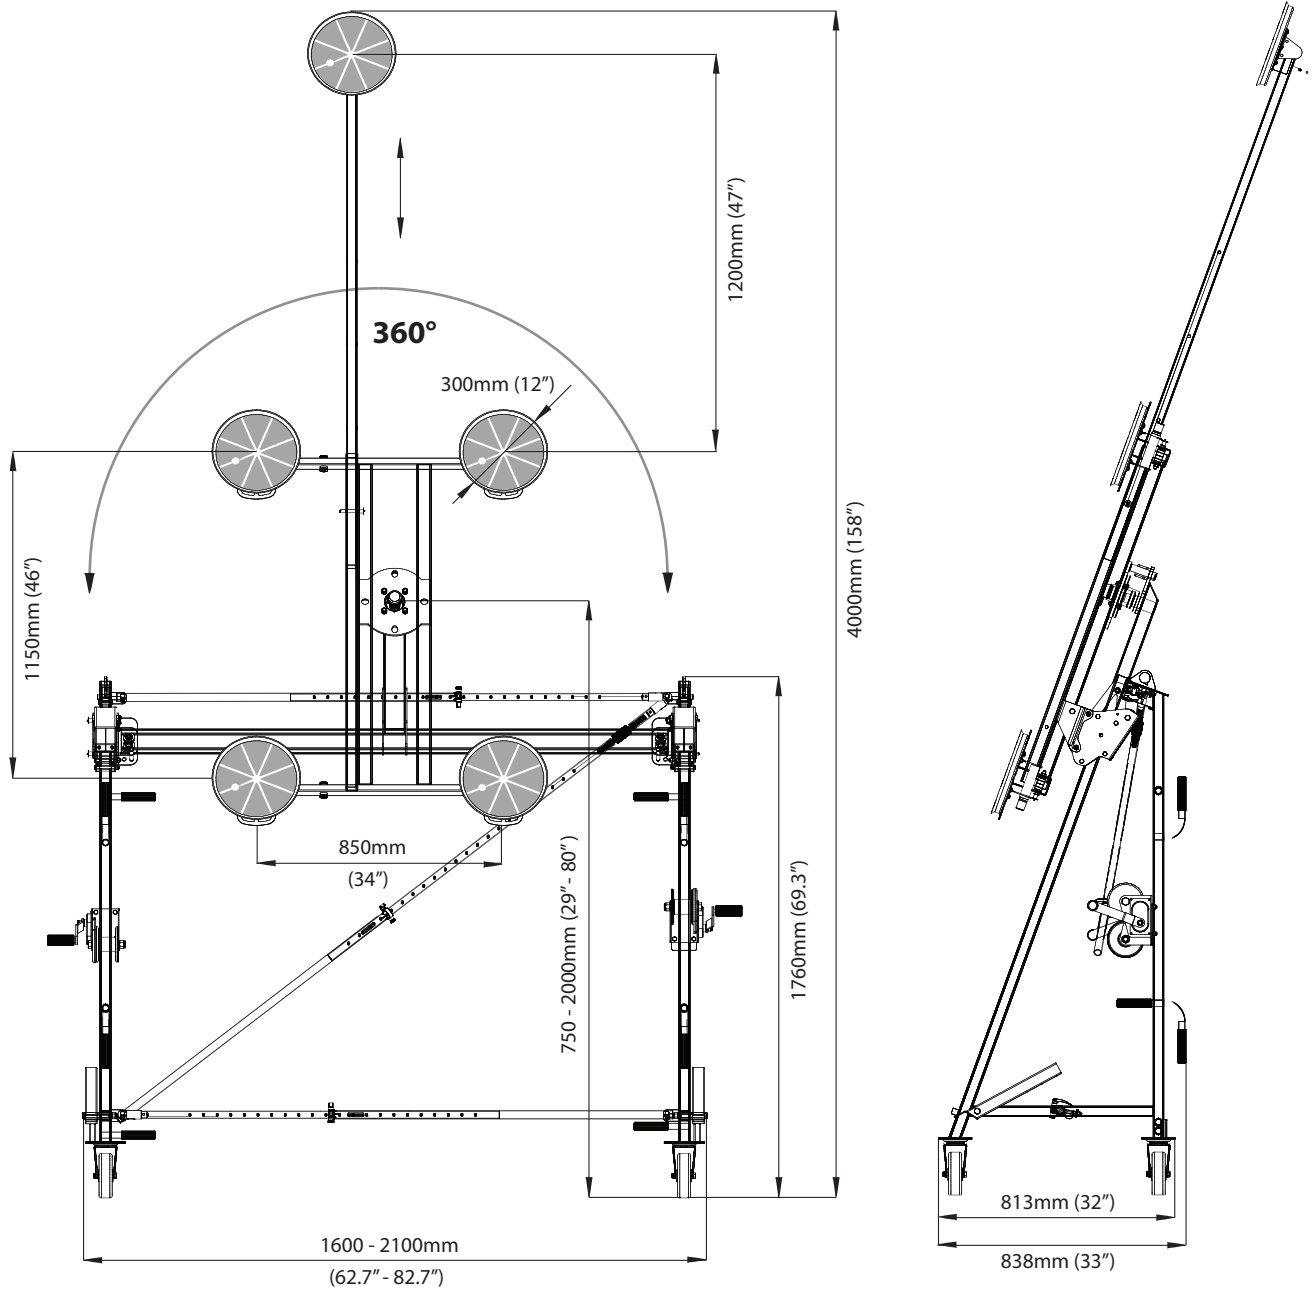

# NOMAD 400

## With Rotating Head

|  |  |
|--|--|
| 1. Capacity: 400kg (880lbs)                        | <b>OPTIONS</b>                           |
| 2. Handles glass to 4500 x 1500 mm (176" - 60")    | 1. All terrain 300mm (12") wheels        |
| 3. 4 x 300mm (12") and 1 x 250mm (10") vacuum cups | 2. Window frame lifter                   |
| 4. Portable for on-site glazing                    | 3. Rear Outrigger Legs for internal sets |
| 5. Moves through doorways                          | 4. Battery powered vacuum pump           |
| 6. Side shift for side pocket glazing              |  |
| 7. 2 man operation                                 |  |
| 8. Assembles in minutes on-site                    |  |
| 9. Machine weight - 3 x 46kg (100lbs)              |  |